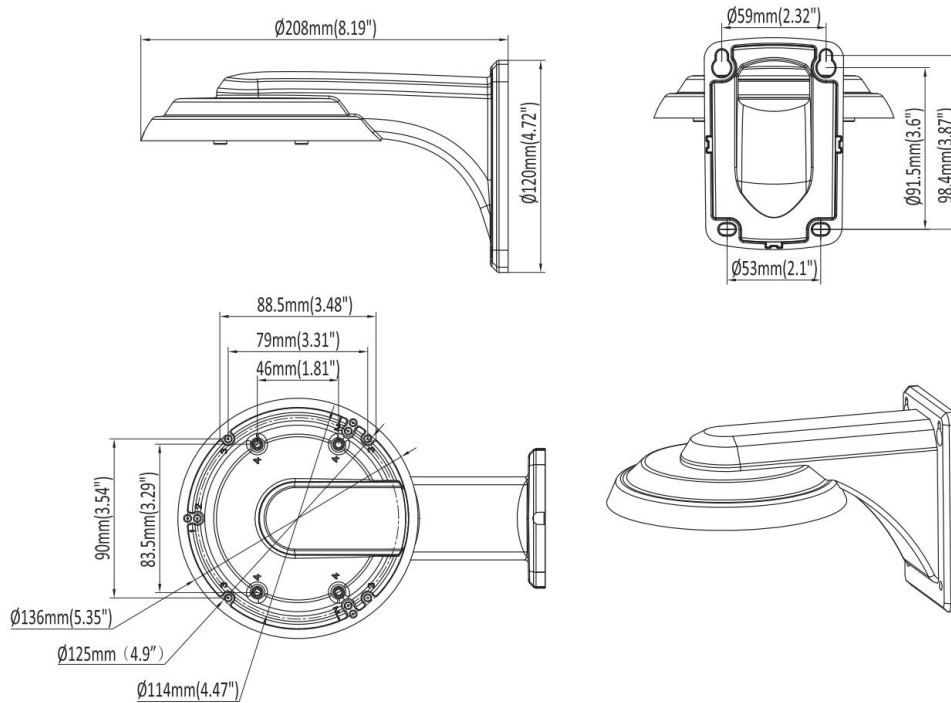

### Black Wall Mount

Characteristics	
Colour	Black
Material	Aluminum Alloy
Dimensions	136 mm × 120 mm × 208 mm (5.35" × 4.72" × 8.19")
Weight	1.04 lb / 471g

### Dimensions

\* Design and specifications are subjects to change without notice.